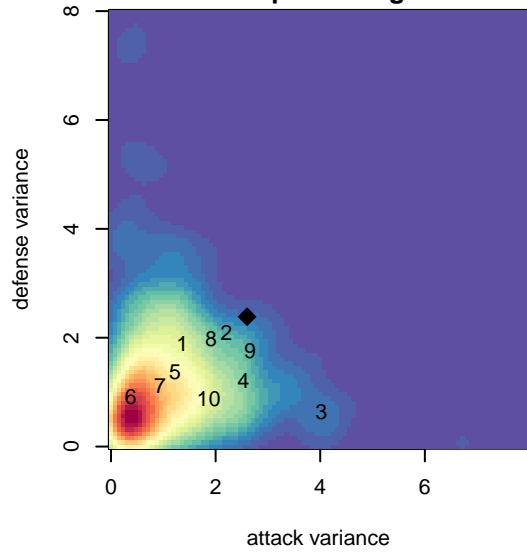

RVSC Timbers Red B98

Rogue Valley SC
 Medford, OR
 B98 total strength=1586
 attack=23.52 defense=9.84
 fall league = PTT B98 Premier
 notes= Nitro

alt names used:
 RVT 98B Red Nitro
 Rogue Valley Timbers 98 Red (OR)
 Rogue Valley Timbers – B17 98B Red
 Rogue Valley Timbers Red
 Rogue Valley Timbers – B17 98B Red

Venues played:
 2015 Rogue Memorial BU16 Cascade
 2015 Region IV Pres Cup U16
 2015 Portland Winter Showcase U17
 2015 PTT B98 Premier
 2015 OYS State Cup B98

RVSC Timbers Red B98
 Dots are actual minus expected GF (blue circles) and GA (red triangles).
 Blue line is smoothed change in attack strength. Red is smoothed change in defense strength.

**attack and defense variance (black dot)
relative to other teams
and top 10 in region**

**attack and defense rating
relative to others at age
and all opponents in last 13 months**

Performance relative to 13 month average