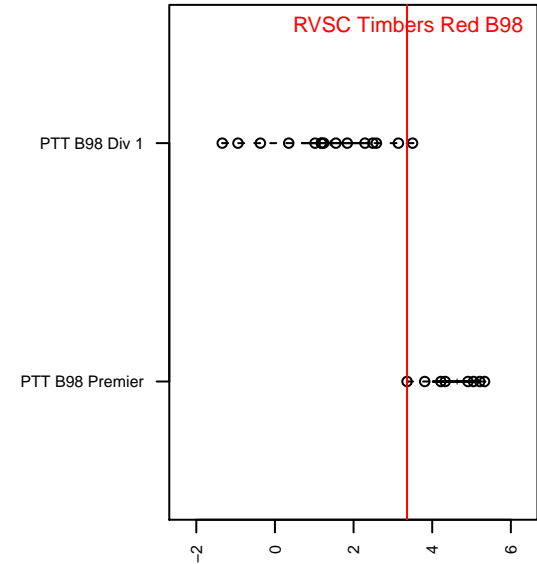

RVSC Timbers Red B98

Rogue Valley SC
 Medford, OR
 B98 total strength=1586
 attack=23.52 defense=9.84
 fall league = PTT B98 Premier
 notes= Nitro

alt names used:
 RVT 98B Red Nitro
 Rogue Valley Timbers 98 Red (OR)
 Rogue Valley Timbers – B17 98B Red
 Rogue Valley Timbers Red
 Rogue Valley Timbers – B17 98B Red

Venues played:
 2015 Rogue Memorial BU16 Cascade
 2015 Region IV Pres Cup U16
 2015 Portland Winter Showcase U17
 2015 PTT B98 Premier
 2015 OYS State Cup B98

RVSC Timbers Red B98
 Dots are actual minus expected GF (blue circles) and GA (red triangles).
 Blue line is smoothed change in attack strength. Red is smoothed change in defense strength.

**attack and defense variance (black dot)
relative to other teams
and top 10 in region**

**attack and defense rating
relative to others at age
and all opponents in last 13 months**

Performance relative to 13 month average