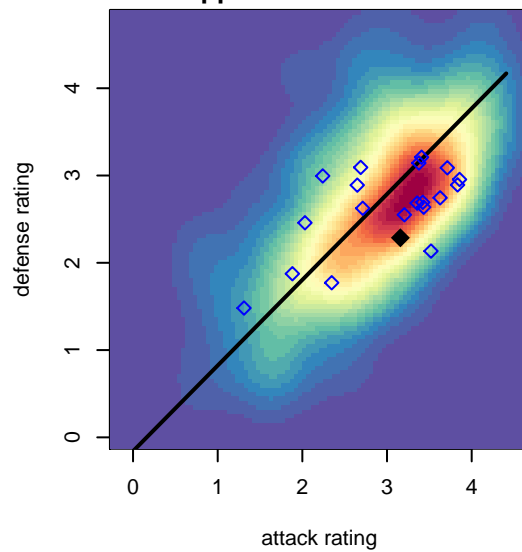

RVSC Timbers Red B98

Rogue Valley SC
 Medford, OR
 B98 total strength=1586
 attack=23.52 defense=9.84
 fall league = PTT B98 Premier
 notes= Nitro

alt names used:
 RVT 98B Red Nitro
 Rogue Valley Timbers 98 Red (OR)
 Rogue Valley Timbers – B17 98B Red
 Rogue Valley Timbers Red
 Rogue Valley Timbers – B17 98B Red

Venues played:
 2015 Rogue Memorial BU16 Cascade
 2015 Region IV Pres Cup U16
 2015 Portland Winter Showcase U17
 2015 PTT B98 Premier
 2015 OYS State Cup B98

RVSC Timbers Red B98
 Dots are actual minus expected GF (blue circles) and GA (red triangles).
 Blue line is smoothed change in attack strength. Red is smoothed change in defense strength.

**attack and defense variance (black dot)
relative to other teams
and top 10 in region**

**attack and defense rating
relative to others at age
and all opponents in last 13 months**

Performance relative to 13 month average