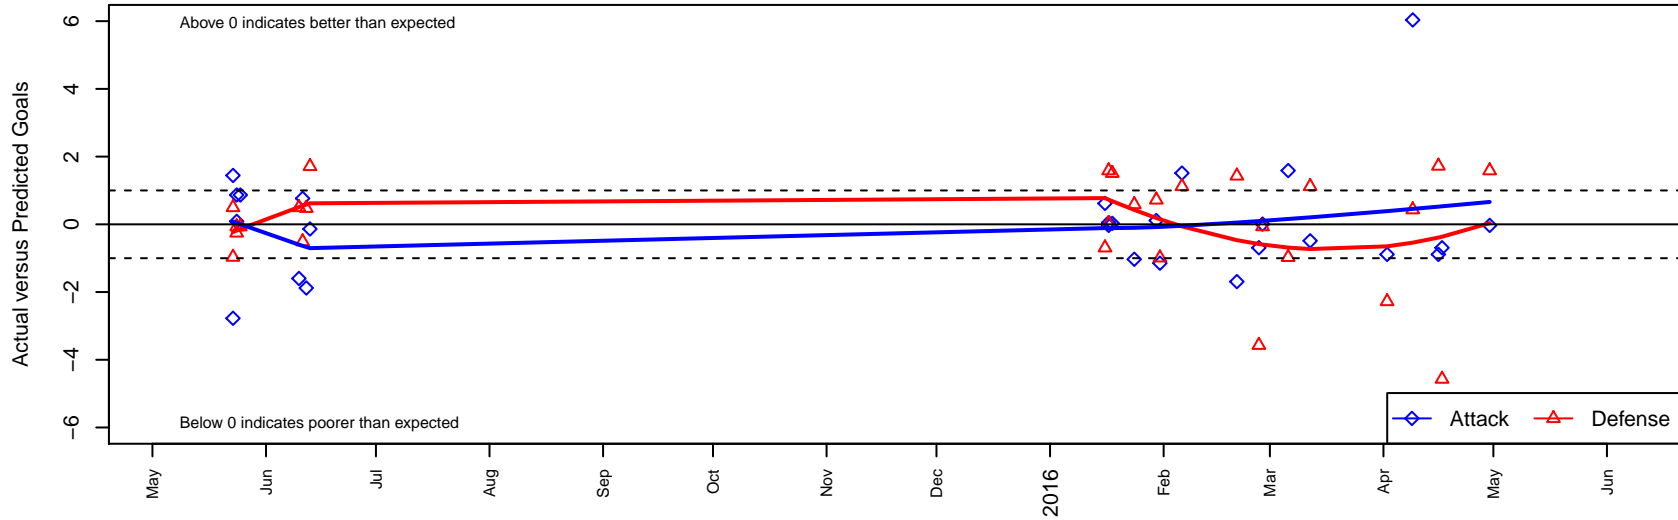

RVSC Timbers Red B98

Rogue Valley SC
 Medford, OR
 B98 total strength=1586
 attack=23.52 defense=9.84
 fall league = PTT B98 Premier
 notes= Nitro

alt names used:
 RVT 98B Red Nitro
 Rogue Valley Timbers 98 Red (OR)
 Rogue Valley Timbers – B17 98B Red
 Rogue Valley Timbers Red
 Rogue Valley Timbers – B17 98B Red

Venues played:
 2015 Rogue Memorial BU16 Cascade
 2015 Region IV Pres Cup U16
 2015 Portland Winter Showcase U17
 2015 PTT B98 Premier
 2015 OYS State Cup B98

RVSC Timbers Red B98
 Dots are actual minus expected GF (blue circles) and GA (red triangles).
 Blue line is smoothed change in attack strength. Red is smoothed change in defense strength.

**attack and defense variance (black dot)
relative to other teams
and top 10 in region**

**attack and defense rating
relative to others at age
and all opponents in last 13 months**

Performance relative to 13 month average