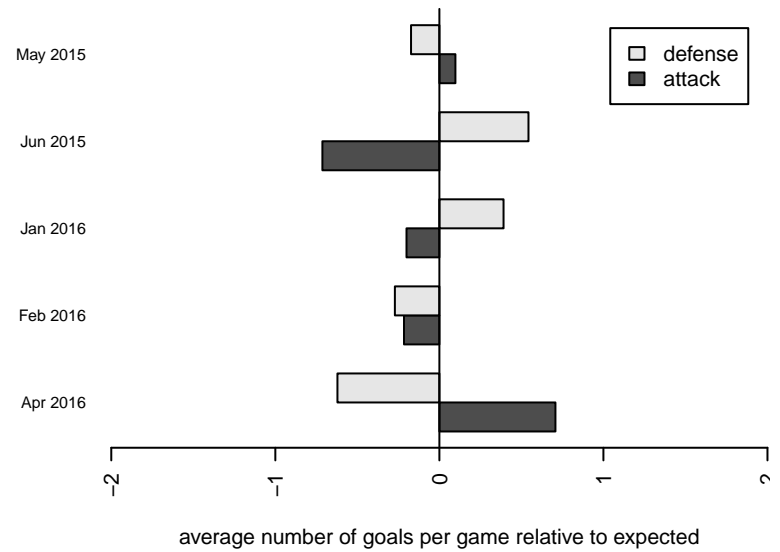

Performance relative to 13 month average