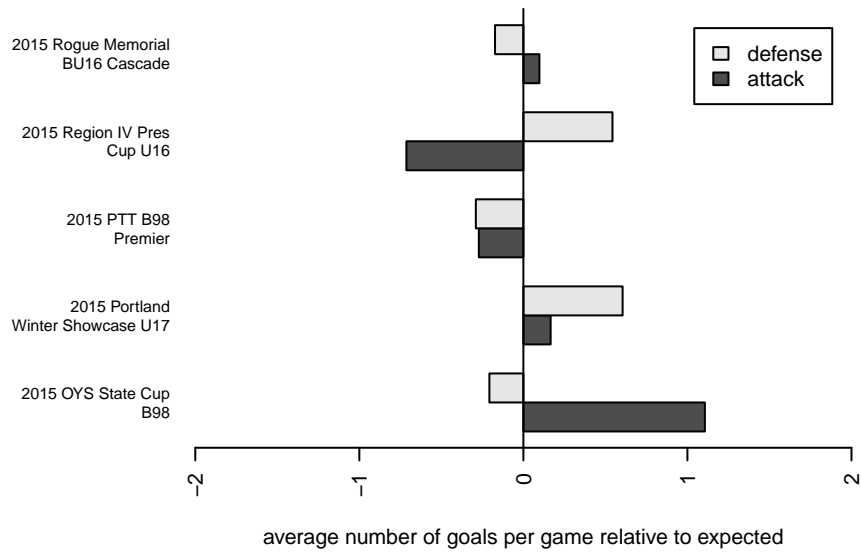

RVSC Timbers Red B98

Rogue Valley SC
 Medford, OR
 B98 total strength=1586
 attack=23.52 defense=9.84
 fall league = PTT B98 Premier
 notes= Nitro

alt names used:
 RVT 98B Red Nitro
 Rogue Valley Timbers 98 Red (OR)
 Rogue Valley Timbers – B17 98B Red
 Rogue Valley Timbers Red
 Rogue Valley Timbers – B17 98B Red

Venues played:
 2015 Rogue Memorial BU16 Cascade
 2015 Region IV Pres Cup U16
 2015 Portland Winter Showcase U17
 2015 PTT B98 Premier
 2015 OYS State Cup B98

RVSC Timbers Red B98
 Dots are actual minus expected GF (blue circles) and GA (red triangles).
 Blue line is smoothed change in attack strength. Red is smoothed change in defense strength.

**attack and defense variance (black dot)
relative to other teams
and top 10 in region**

**attack and defense rating
relative to others at age
and all opponents in last 13 months**

Performance relative to 13 month average